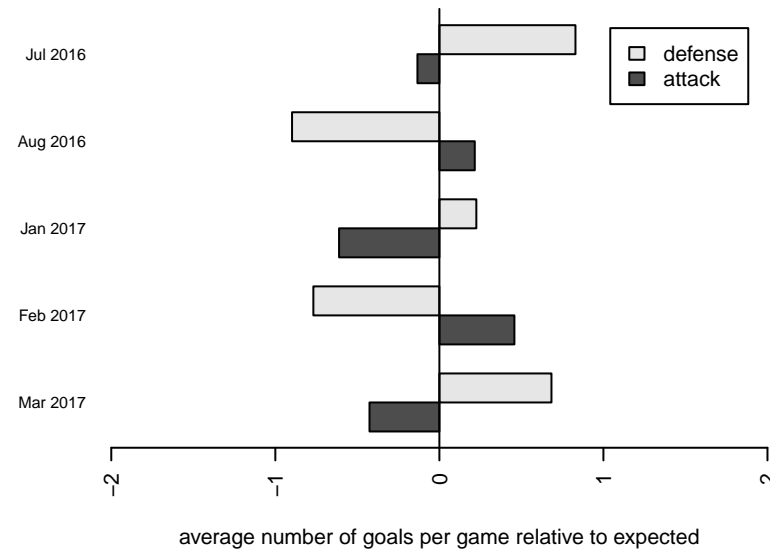

Performance relative to 13 month average