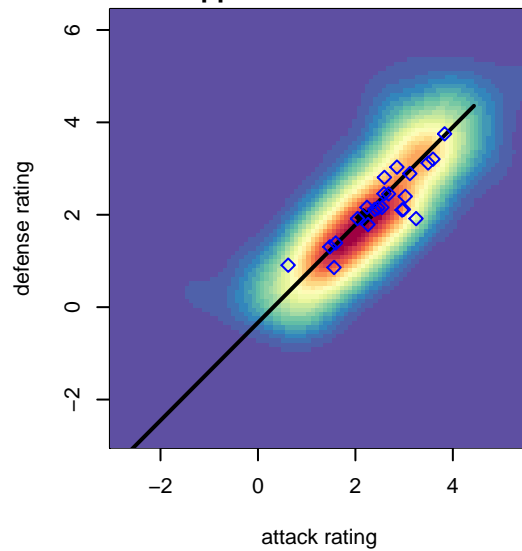

Eastside FC White G02

Eastside FC
 Preston, WA
 G02 total strength=1394
 attack=8.78 defense=6.97
 fall league = RCL G02 8th G Fall
 spr league = Win RCL G02 Div 2
 notes= Calkins 2013

alt names used:
 Eastside FC 8 G02 B
 Eastside FC 8 G02 B
 EASTSIDE FC G02 WHITE (WA)
 Eastside FC G02 White
 EASTSIDE FC G02 WHITE (WA)
 Eastside FC G02 White B
 Eastside FC G02 White B
 Eastside FC G02 White B
 Eastside FC G02 White B

**attack and defense variance (black dot)
relative to other teams
and top 10 in region**

**attack and defense rating
relative to others at age
and all opponents in last 13 months**

Performance relative to 13 month average