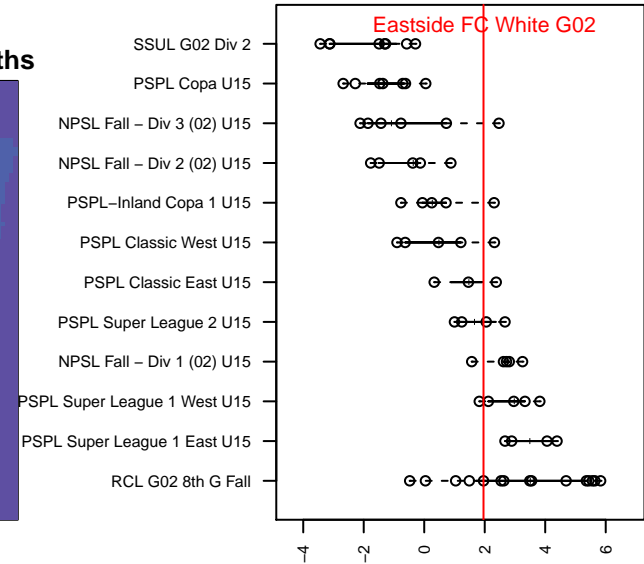

Eastside FC White G02

Eastside FC
 Preston, WA
 G02 total strength=1394
 attack=8.78 defense=6.97
 fall league = RCL G02 8th G Fall
 spr league = Win RCL G02 Div 2
 notes= Calkins 2013

alt names used:
 Eastside FC 8 G02 B
 Eastside FC 8 G02 B
 EASTSIDE FC G02 WHITE (WA)
 Eastside FC G02 White
 EASTSIDE FC G02 WHITE (WA)
 Eastside FC G02 White B
 Eastside FC G02 White B
 Eastside FC G02 White B
 Eastside FC G02 White B

**attack and defense variance (black dot)
relative to other teams
and top 10 in region**

**attack and defense rating
relative to others at age
and all opponents in last 13 months**

Performance relative to 13 month average