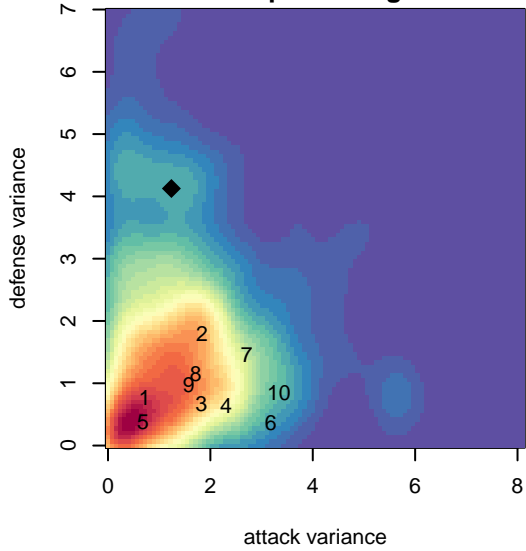

Eastside FC White G02

Eastside FC
 Preston, WA
 G02 total strength=1394
 attack=8.78 defense=6.97
 fall league = RCL G02 8th G Fall
 spr league = Win RCL G02 Div 2
 notes= Calkins 2013

alt names used:
 Eastside FC 8 G02 B
 Eastside FC 8 G02 B
 EASTSIDE FC G02 WHITE (WA)
 Eastside FC G02 White
 EASTSIDE FC G02 WHITE (WA)
 Eastside FC G02 White B
 Eastside FC G02 White B
 Eastside FC G02 White B
 Eastside FC G02 White B

**attack and defense variance (black dot)
relative to other teams
and top 10 in region**

**attack and defense rating
relative to others at age
and all opponents in last 13 months**

Performance relative to 13 month average