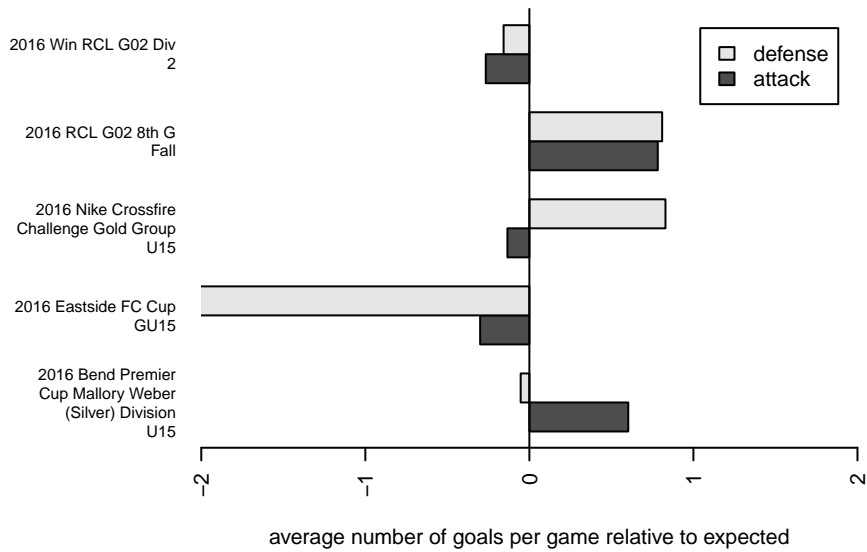

Eastside FC White G02

Eastside FC
 Preston, WA
 G02 total strength=1394
 attack=8.78 defense=6.97
 fall league = RCL G02 8th G Fall
 spr league = Win RCL G02 Div 2
 notes= Calkins 2013

alt names used:
 Eastside FC 8 G02 B
 Eastside FC 8 G02 B
 EASTSIDE FC G02 WHITE (WA)
 Eastside FC G02 White
 EASTSIDE FC G02 WHITE (WA)
 Eastside FC G02 White B
 Eastside FC G02 White B
 Eastside FC G02 White B
 Eastside FC G02 White B

**attack and defense variance (black dot)
relative to other teams
and top 10 in region**

**attack and defense rating
relative to others at age
and all opponents in last 13 months**

Performance relative to 13 month average