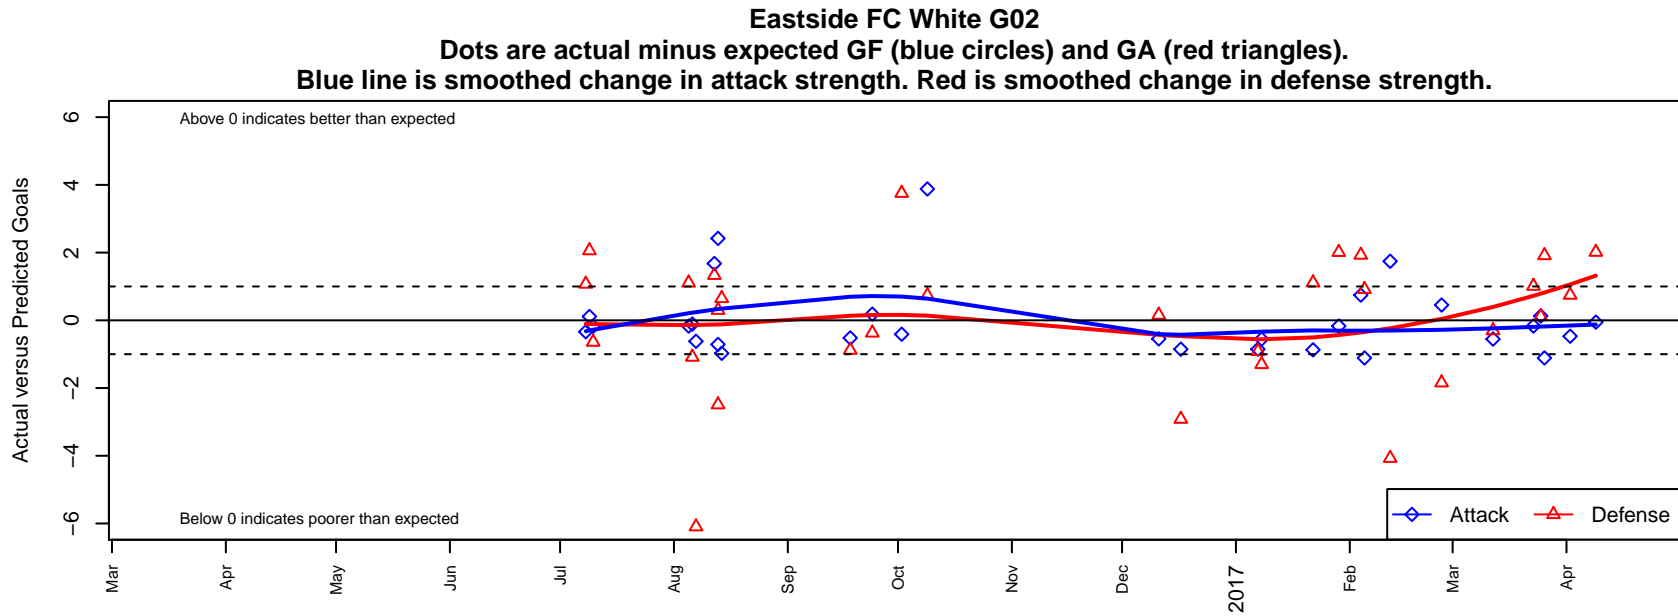

Eastside FC White G02

Eastside FC
 Preston, WA
 G02 total strength=1394
 attack=8.78 defense=6.97
 fall league = RCL G02 8th G Fall
 spr league = Win RCL G02 Div 2
 notes= Calkins 2013

alt names used:
 Eastside FC 8 G02 B
 Eastside FC 8 G02 B
 EASTSIDE FC G02 WHITE (WA)
 Eastside FC G02 White
 EASTSIDE FC G02 WHITE (WA)
 Eastside FC G02 White B
 Eastside FC G02 White B
 Eastside FC G02 White B
 Eastside FC G02 White B

**attack and defense variance (black dot)
relative to other teams
and top 10 in region**

**attack and defense rating
relative to others at age
and all opponents in last 13 months**

Performance relative to 13 month average